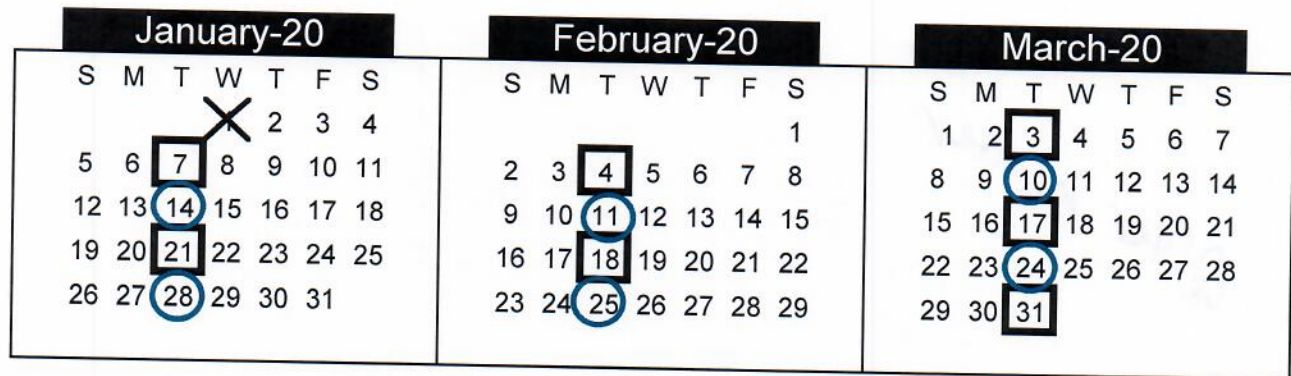

2020 TOWN OF RUSHFORD TRASH AND RECYCLING DATES

X = HOLIDAY

☐ = TRASH AND PAPER/CARDBOARD/COMMINGLE

O = TRASH ONLY

*PLEASE HAVE TRASH AND RECYCLING CONTAINERS CURBSIDE BY 6:00AM